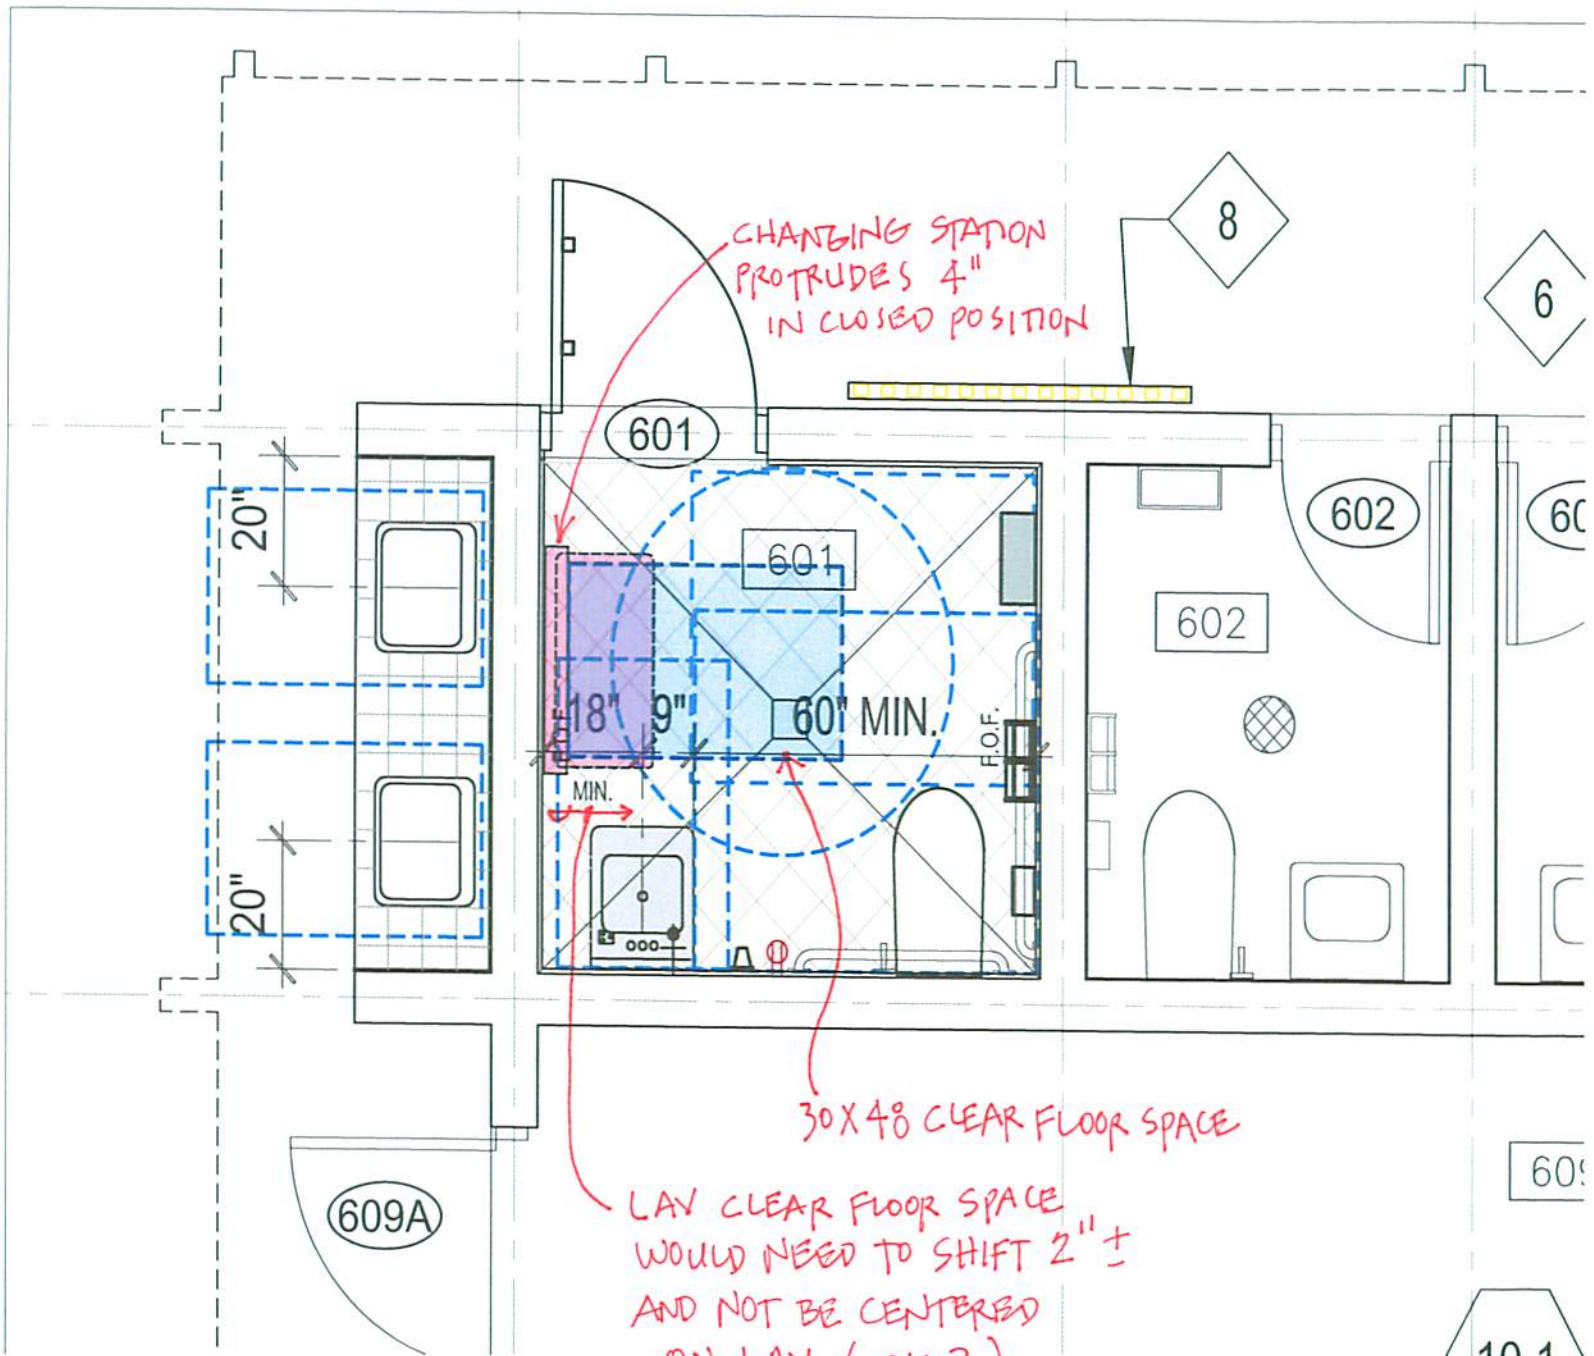

NEW CB # 4

30 X 48 CLEAR FLOOR SPACE

LAV CLEAR FLOOR SPACE
WOULD NEED TO SHIFT 2" ±
AND NOT BE CENTERED
ON LAV (OK?)

REMODELED CB# 6

LAV SHIFTED
 FURTHER FROM
 WALL TO ACCOMMODATE
 4" CHANGING
 STATION

711

REMODELED BUDG (CB #7)

TYPICAL / SIMILAR INTERIOR ELEVATIONS