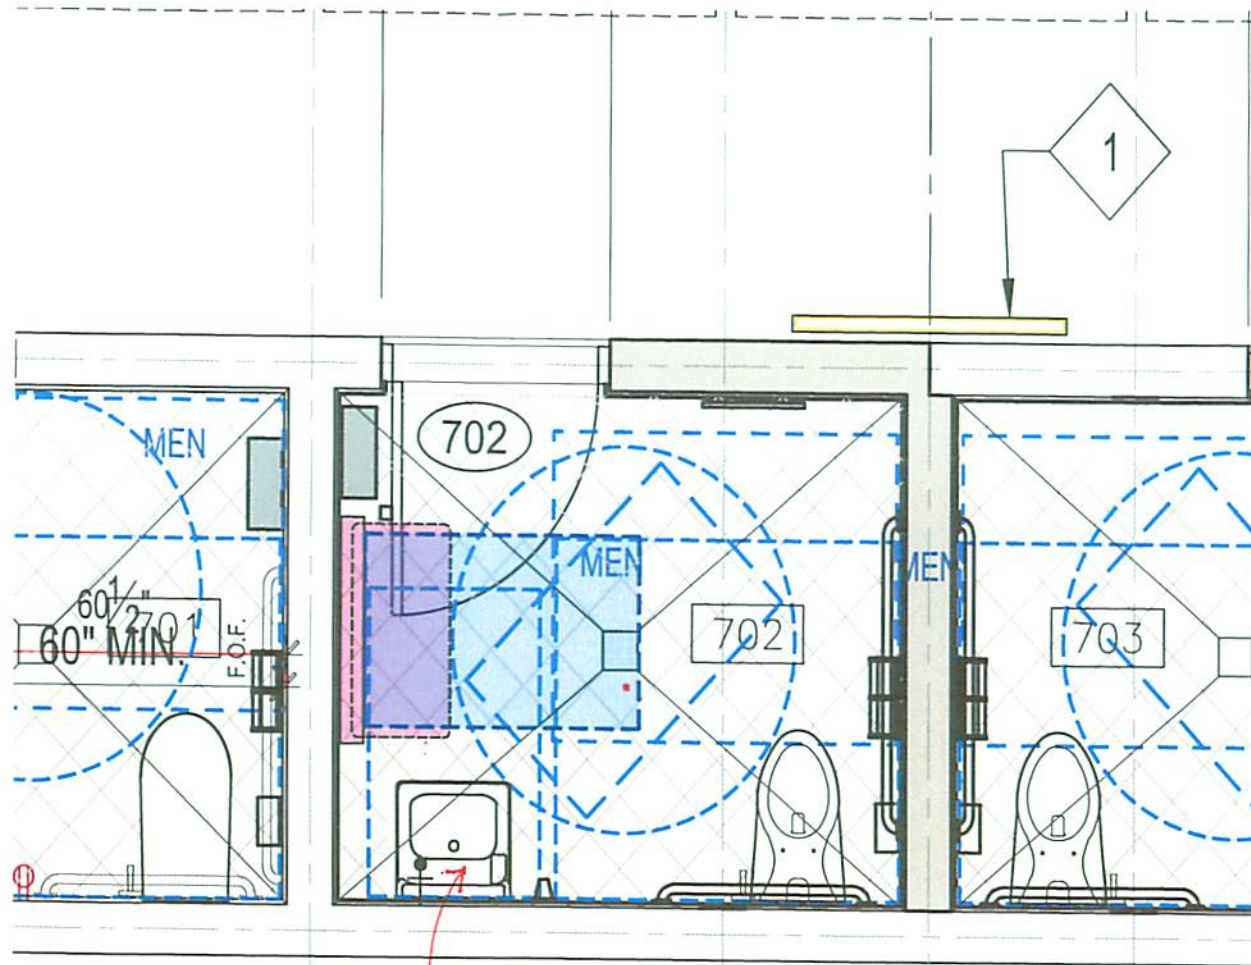

NEW CB # 4

30 X 48 CLEAR FLOOR SPACE

LAV CLEAR FLOOR SPACE
WOULD NEED TO SHIFT 2" ±
AND NOT BE CENTERED
ON LAV (OK?)

REMODELED CB# 6

LAV SHIFTED
 FURTHER FROM
 WALL TO ACCOMMODATE
 4" CHANGING
 STATION

711

REMODELED BUDG (CB #7)

TYPICAL / SIMILAR INTERIOR ELEVATIONS