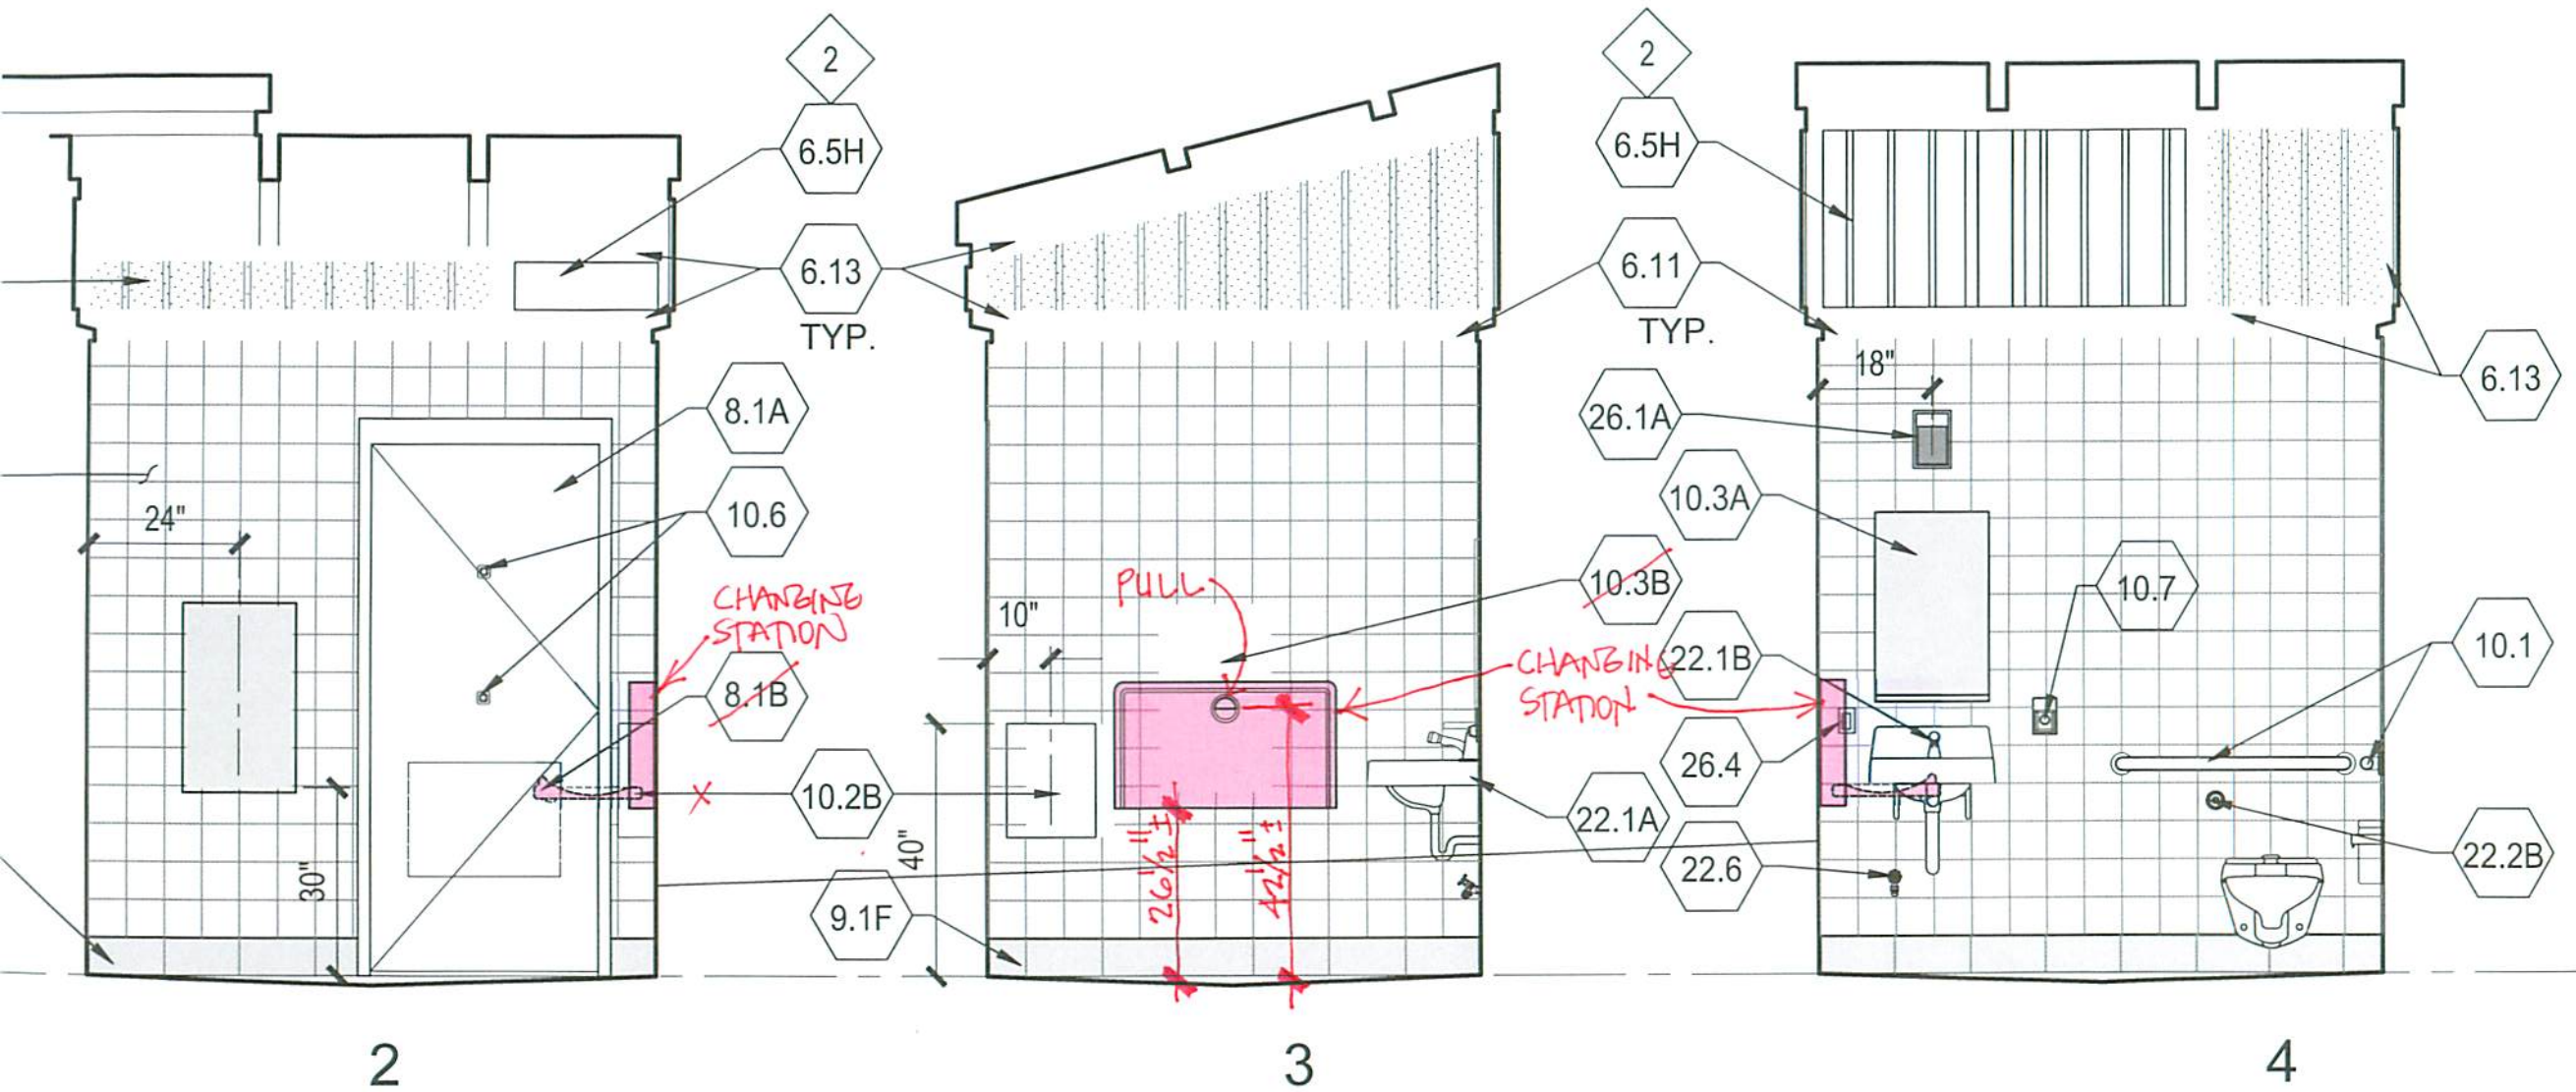

NEW CB # 4

30 X 48 CLEAR FLOOR SPACE

LAV CLEAR FLOOR SPACE
WOULD NEED TO SHIFT 2" ±
AND NOT BE CENTERED
ON LAV (OK?)

REMODELED CB# 6

LAV SHIFTED
 FURTHER FROM
 WALL TO ACCOMMODATE
 4" CHANGING
 STATION

711

REMODELED BUDG (CB #7)

TYPICAL / SIMILAR INTERIOR ELEVATIONS